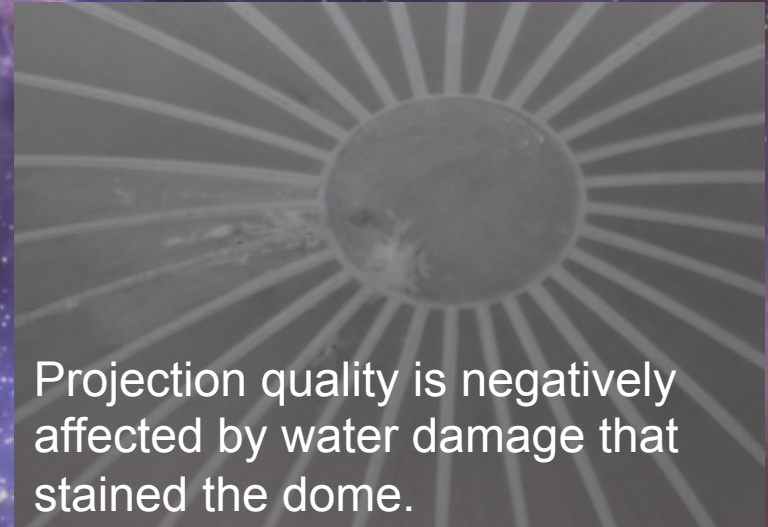

The Glenfield Planetarium

Revitalizing one of Montclair's unique resources

Dr. Joseph Putrino
Principal

Delia Maloy
Science Teacher
Science SML

Michael Miller
Planetarium Director

Current conditions in the Glenfield Planetarium

The optical-mechanical projector is becoming increasingly difficult to service and repair.

Projection quality is negatively affected by water damage that stained the dome.

The material covering the seats is worn. Some seats are broken.