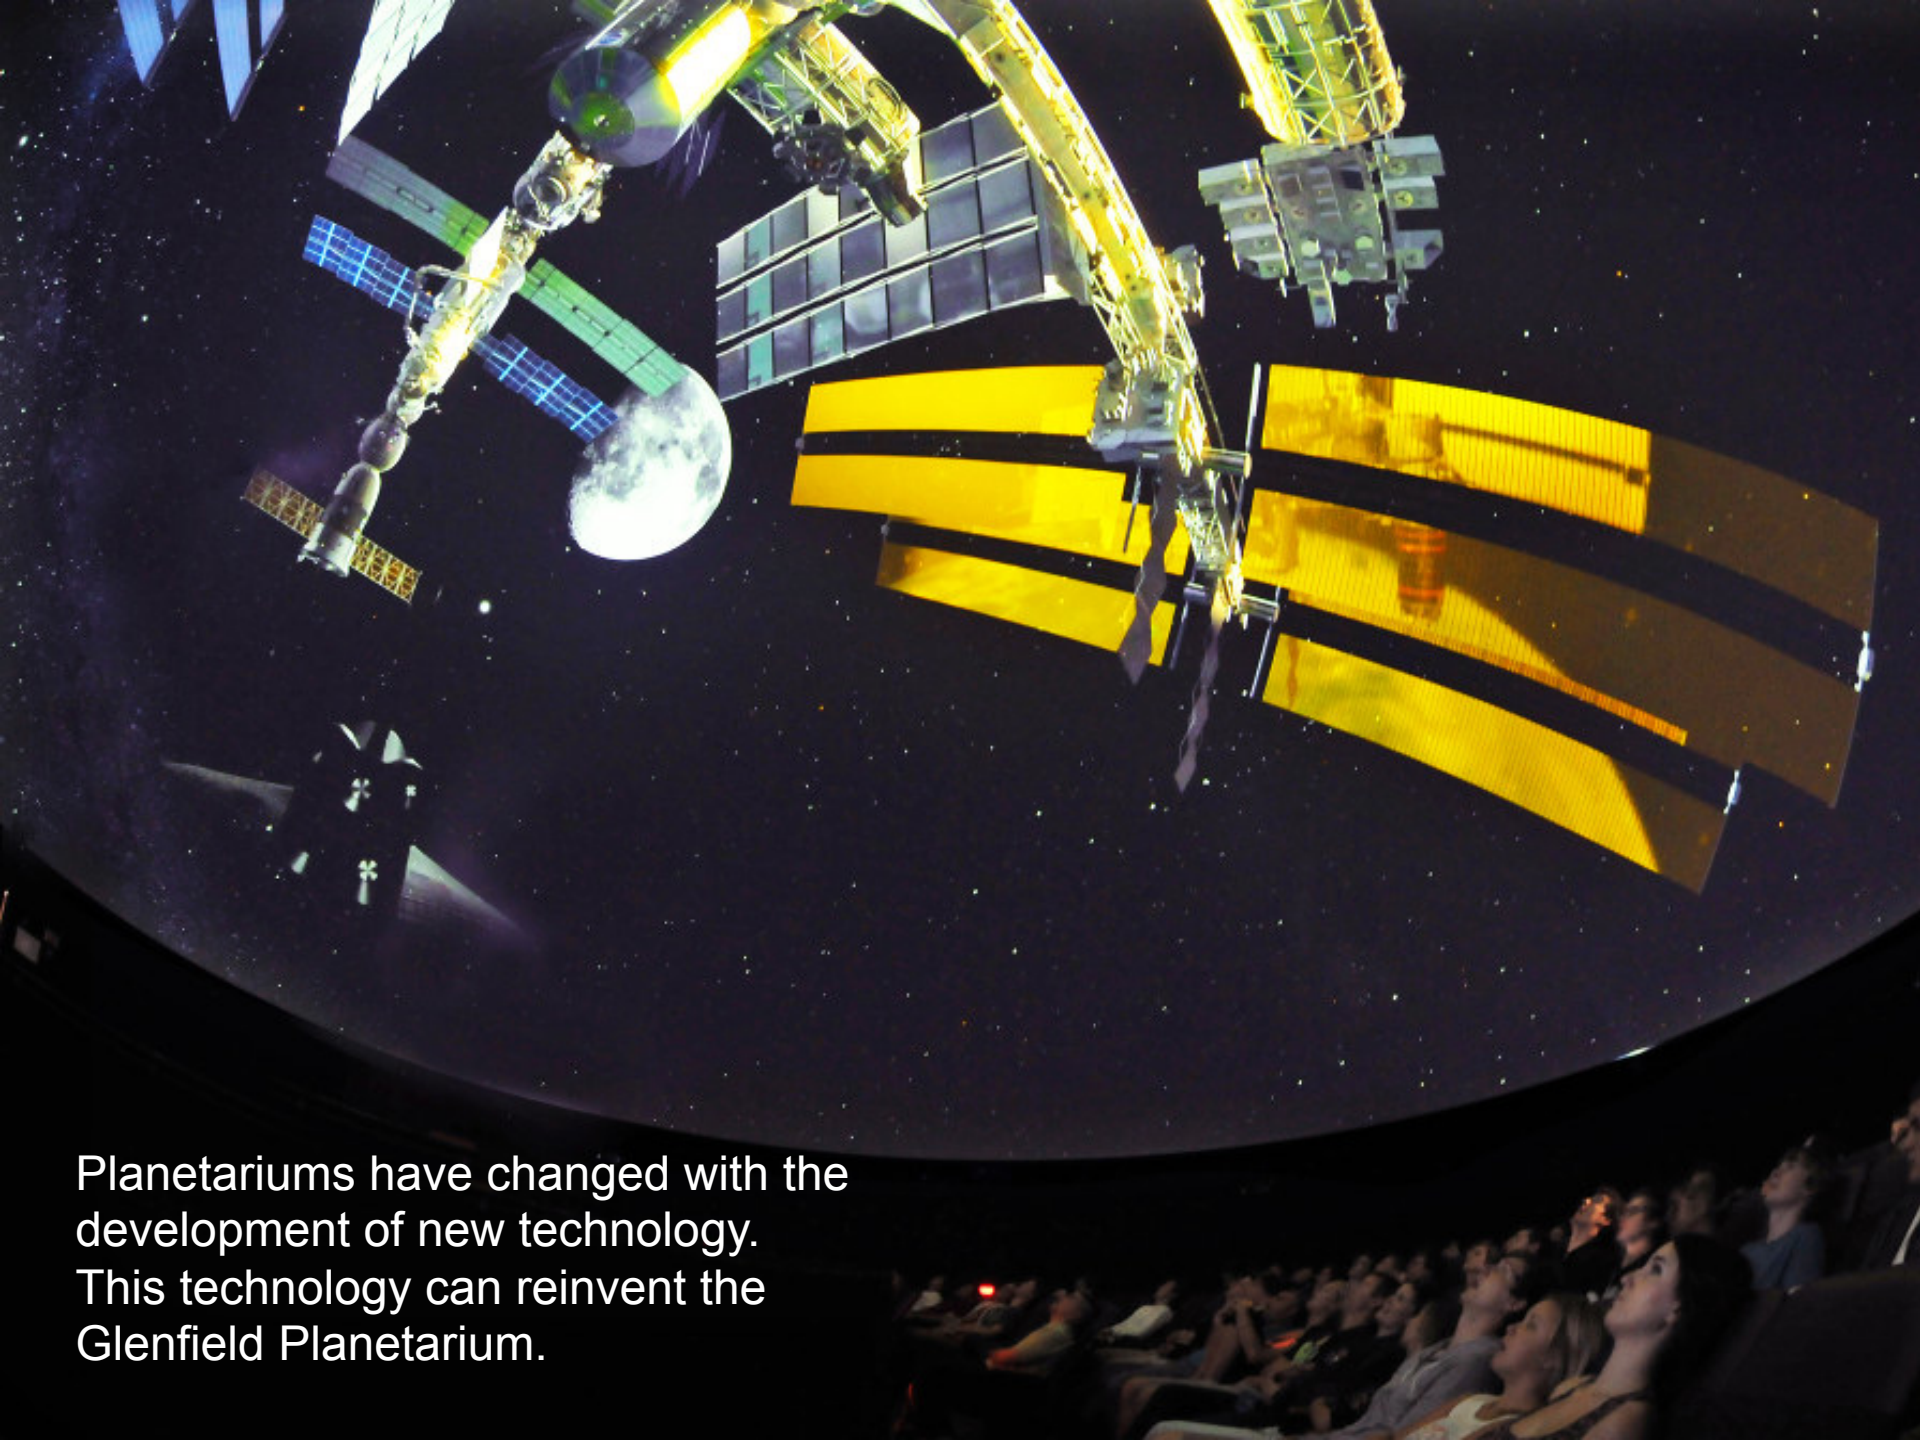

The Glenfield Planetarium

Revitalizing one of Montclair's unique resources

Dr. Joseph Putrino
Principal

Delia Maloy
Science Teacher
Science SML

Michael Miller
Planetarium Director

Current conditions in the Glenfield Planetarium

The optical-mechanical projector is becoming increasingly difficult to service and repair.

Projection quality is negatively affected by water damage that stained the dome.

The material covering the seats is worn. Some seats are broken.

Older digital and slide projectors produce distorted images on the dome.

Planetariums have changed with the development of new technology. This technology can reinvent the Glenfield Planetarium.

Suggestions for development: